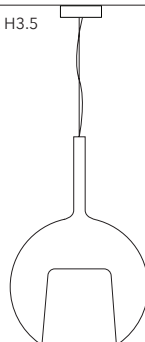

Glo Maxi Carlo Colombo 2019

TECHNICAL SHEET

0811-24 MAXI

Mounting: Sospensione / Suspension

Environment: Indoor - IP20

Materials: Vetro / Glass

Voltage: 220-240V 50/60Hz

Source: Bulb 1 x 20W - E27 LED

Lampadina inclusa / included bulb

 12W - 230V - E27 LED dimmable - 2700K - 1521lm

0811-24 + 0811-94

Ø11.3 x H3.5

Ø55 x H82

H 225 max

Finiture / Finishes

Vetri specchiati / Mirroring Glass