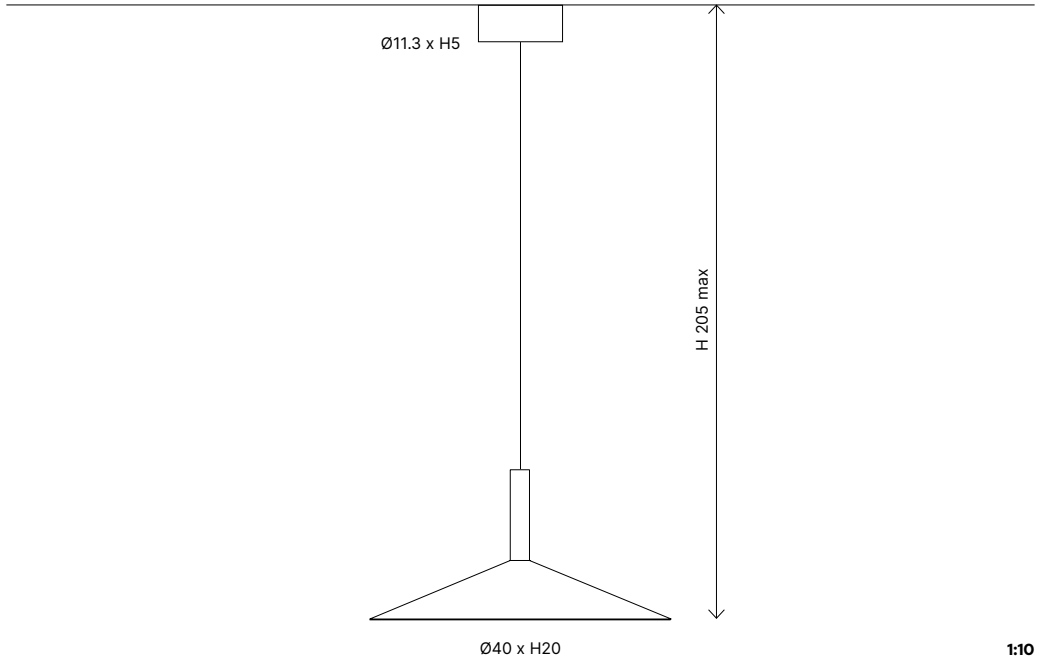

1907-20+1907-90

1:10

Finishes / Finiture

Matt black
Nero opaco

Matt white
Bianco opaco

Orange
Arancione

Blue
Blu

Matt bronze
Bronzo opaco