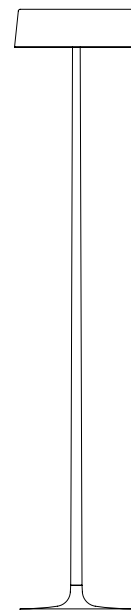

TECHNICAL SHEET

0308-00 MEDIUM

Mounting: Lampada da tavolo / Table lamp

Environment: Indoor - IP20

Materials: Metallo / Metal

Voltage: 220-240V 50/60Hz

Source: Bulb 3 x 5W - E14 LED

Lighting Control: Dimmer on cable

0308-01 SMALL

Mounting: Lampada da tavolo / Table lamp

Environment: Indoor - IP20

Materials: Metallo / Metal

Voltage: 220-240V 50/60Hz

Source: Bulb 2 x 5W - E14 LED

0308-12 HIGH

Mounting: Lampada da terra / floor lamp

Environment: Indoor - IP20

Materials: Metallo / Metal

Voltage: 220-240V 50/60Hz

Source: Bulb 3 x 5W - E14 LED

Lighting Control: Dimmer on cable

0308-00

Ø33 x H32

0308-01

Ø23 x H22,5

0308-12

Ø33 x H160

Finiture / Finishes

Struttura / Structure

Nero opaco
Matt black

Oro opaco
Matt gold

Maron glacé opaco
Matt maron glacé