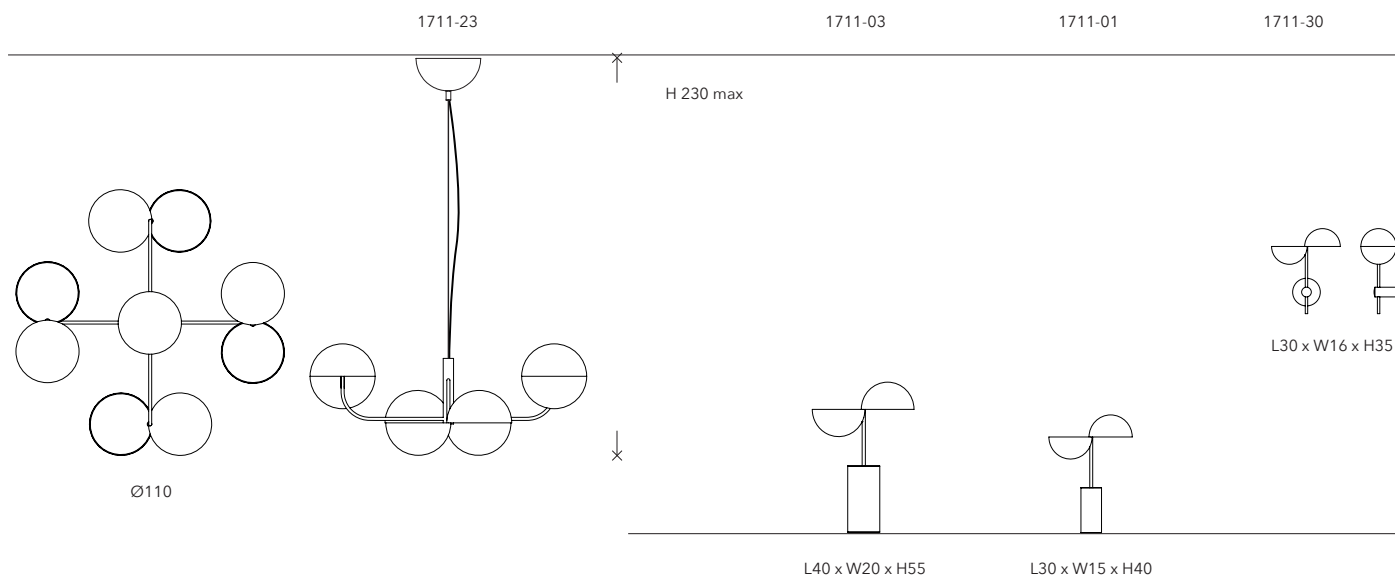

Source: LED 8 x 8W - CRI=90

Color Temperature: 3000K

Lumen: 8x827lm

Lighting Control: Dimmable 0-10V

1711-30 WALL

Mounting: Applique / Wall lamp

Environment: Indoor - IP20

Materials: Metallo / Metal

Voltage: 220-240V 50/60Hz

Source: LED 2 x 6W - CRI=80

Color Temperature: 3000K

Lumen: 2x450lm

Lighting Control: Dimmable phase cut

Finiture / Finishes

Struttura / Structure

Cromo nero lucido
Glossy black chrome

Base / Base

Cromo nero lucido
Glossy black chrome

Marmo bianco Carrara
White Carrara marble

CODES

CODICI / CODES	MISURA / SIZE	STRUTTURA / STRUCTURE	DIFFUSORE / SHADE	DETTAGLI / DETAILS
1711-30-2300-DXNE	wall lamp	cromo nero lucido / glossy black chrome		dimnable phase cut
1711-23-2300-DXNE	suspension	cromo nero lucido / glossy black chrome		dimnable 0-10V
1711-03-23M1-DXNE	large table lamp	cromo nero lucido / glossy black chrome	marmo bianco di Carrara / white Carrara marble	dimmer on cable
1711-03-2323-DXNE	large table lamp	cromo nero lucido / glossy black chrome	cromo nero lucido / glossy black chrome	dimmer on cable
1711-01-23M1-DXNE	small table lamp	cromo nero lucido / glossy black chrome	marmo bianco di Carrara / white Carrara marble	dimmer on cable
1711-01-2323-DXNE	small table lamp	cromo nero lucido / glossy black chrome	cromo nero lucido / glossy black chrome	dimmer on cable