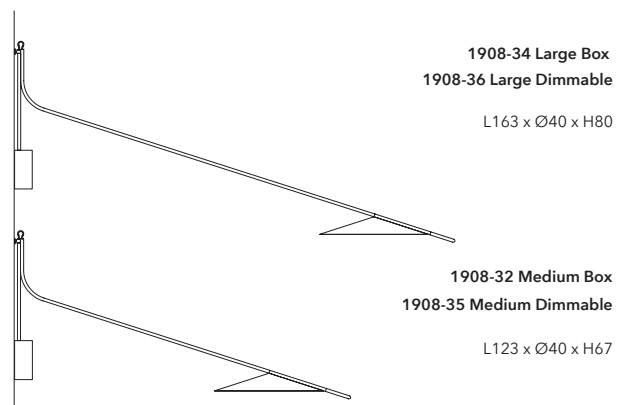

1908-34 Large Box

1908-36 Large Dimmable

L163 x Ø40 x H80

1908-32 Medium Box

1908-35 Medium Dimmable

L123 x Ø40 x H67