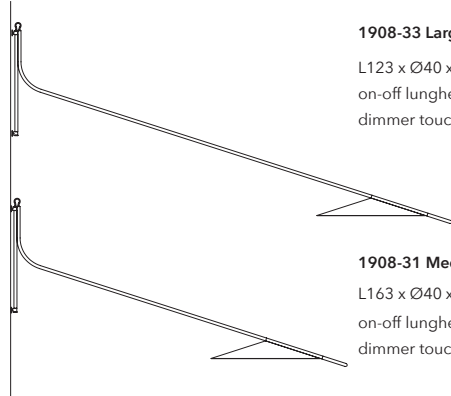

Materials: Metallo e legno / Metal and wood

Voltage: 220-240V 50/60Hz

Source: LED 14W - CRI=90

Color Temperature: 3000K / 2700K

Lumen: 1180lm

Lighting Control: Dimmer touch

1908-33 Large Cable

L123 x Ø40 x H67

on-off lunghezza cavo / cable length cm 250

dimmer touch lunghezza cavo / cable length cm 180

1908-31 Medium Cable

L163 x Ø40 x H80

on-off lunghezza cavo / cable length cm 250

dimmer touch lunghezza cavo / cable length cm 180