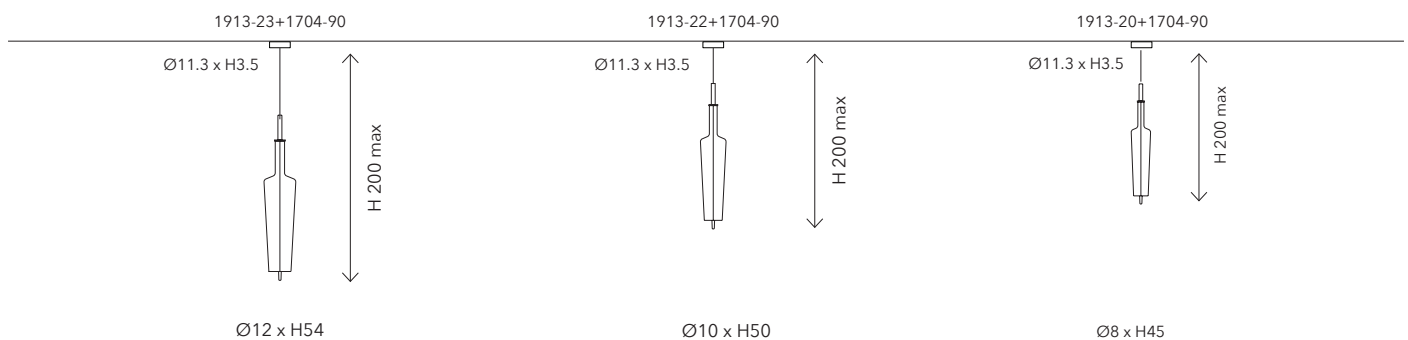

1704-91 CANOPY TYPE B RECESSED

Mounting: incasso / recessed
 Environment: Indoor - IP20
 Materials: Metallo / Metal
 Voltage: 24Vdc

NOTE:

Remote driver not included

**lampade installabili su pistre type B /
 lamps installable on plates type B**