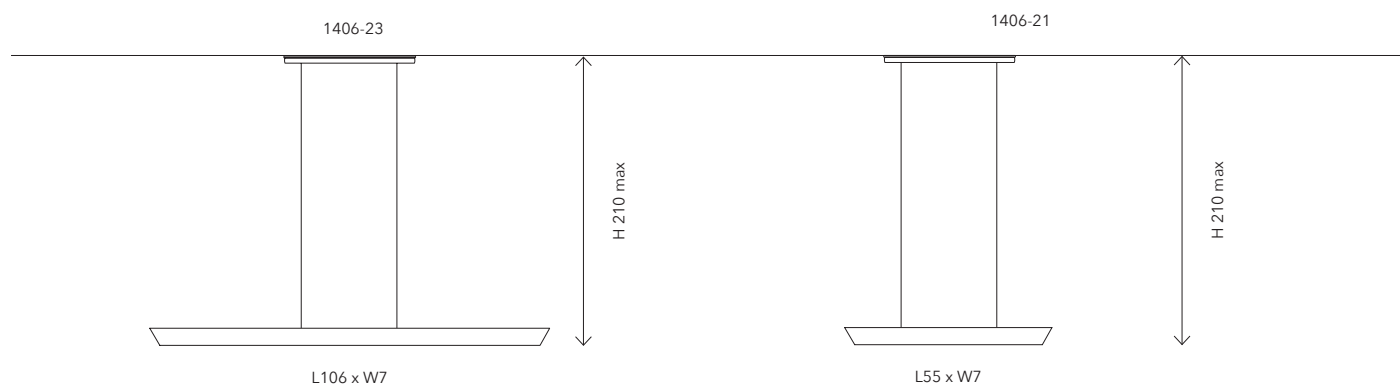

TECHNICAL SHEET

1406-23 LARGE

Mounting: Sospensione / Suspension

Environment: Indoor - IP20

Materials: Legno e Marmo / Wood and Marble

Voltage: 220-240V 50/60Hz

Source: LED 26W

Color Temperature: 3000K

Lumen: 1582lm

Lighting Control: Dimmable 0-10V

1406-21 SMALL

Mounting: Sospensione / Suspension

Environment: Indoor - IP20

Materials: Legno e Marmo / Wood and Marble

Voltage: 220-240V 50/60Hz

Source: LED 12,5W

Color Temperature: 3000K

Lumen: 755lm

Lighting Control: Dimmable 0-10V

Finiture / Finishes

Struttura / Structure

Legno rovere
Oak wood

Marmo bianco Carrara
White Carrara marble

CODES

CODICI / CODES	MISURA / SIZE	STRUTTURA / STRUCTURE	DIFFUSORE / SHADE	DETTAGLI / DETAILS
1406-21-L200-D2NE	small suspension	rovere naturale / natural oak		dimmable 0-10V
1406-21-M100-D2NE	small suspension	marmo bianco di Carrara / white Carrara marble		dimmable 0-10V
1406-23-L200-D2NE	large suspension	rovere naturale / natural oak		dimmable 0-10V
1406-23-M100-D2NE	large suspension	marmo bianco di Carrara / white Carrara marble		dimmable 0-10V