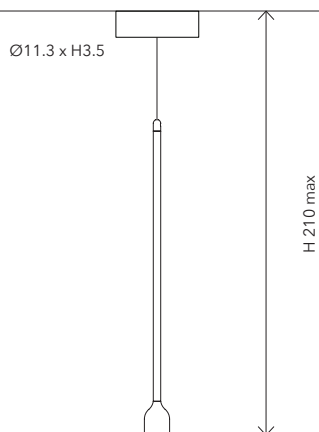

#### NOTE:

Remote driver not included

lampade installabili su piastre type B o Rosone Barra type X  
lamps installable on plates type B or Bar canopy type X

2304-20+1704-90

Ø3.4 - H42