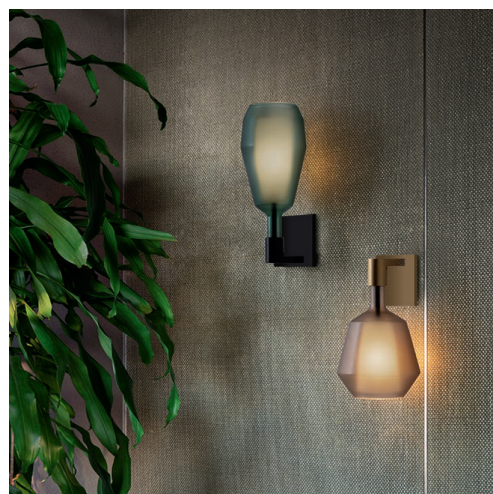

Voltage: 220-240V 50/60Hz

Lumen*: white 348lm

powder pink, sand, mustard 298lm

sage green 229lm

blue avio 201lm

black 174lm

Source: Bulb 1 x 5W - E14 LED

1602-34