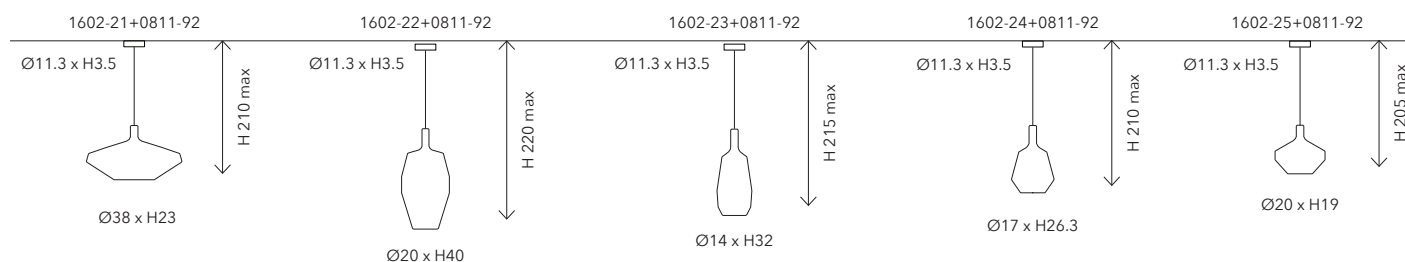

Materials: Metallo / Metal

Voltage: 220-240V 50/60Hz

* con lampadina / with bulb 10W LED E27

** con lampadina / with bulb 5W LED E14

lampade installabili su piastre type A o Rosone Barra type Z
lamps installable on plates type A or Bar canopy type Z