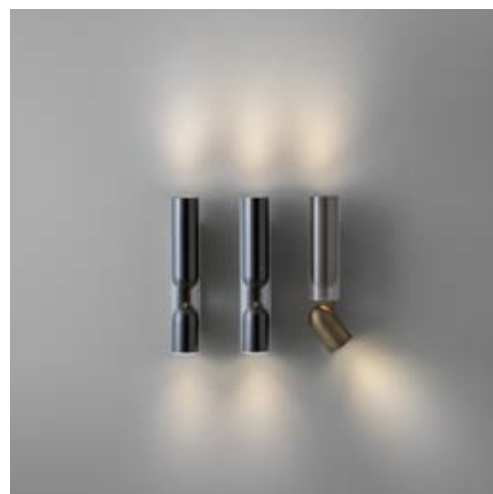

TECHNICAL SHEET

1699-30 FIX

Mounting: Applique / Wall lamp

Environment: Indoor - IP20

Materials: Metallo e vetro / Metal and glass

Voltage: 220-240V 50/60Hz

Source: Bulb 2 x 6W - GU10 LED + LED 2W - 3000K - CRI=80

1699-31 ADJUSTABLE

Mounting: Applique / Wall lamp

Environment: Indoor - IP20

Materials: Metallo e vetro / Metal and glass

Voltage: 220-240V 50/60Hz

Source: Bulb 2 x 6W - GU10 LED + LED 2W - 3000K - CRI=80

Lampadina inclusa / included bulb

 6,5W - GU10 LED - 3000K - 500lm

1699-31 ADJUSTABLE

Ø6 x W9 x H30
(45°-45°)

1699-30 FIX

Ø6 x W9 x H30

Finiture / Finishes

Struttura / Structure

Nero opaco
Matt black

Bronzo spazzolato
Brushed bronze

Vetro/ Glass

Trasparente
Transparent

CODES

CODICI / CODES	MISURA / SIZE	STRUTTURA / STRUCTURE	DIFFUSORE / SHADE	DETTAGLI / DETAILS
1699-31-1701-NXBE	adjustable wall lamp	bronzo spazzolato / brushed bronze	vetro trasparente / transparent glass	
1699-31-1101-NXBE	adjustable wall lamp	nero opaco / matt black	vetro trasparente / transparent glass	
1699-30-1701-NXBE	fix wall lamp	bronzo spazzolato / brushed bronze	vetro trasparente / transparent glass	
1699-30-1101-NXBE	fix wall lamp	nero opaco / matt black	vetro trasparente / transparent glass	