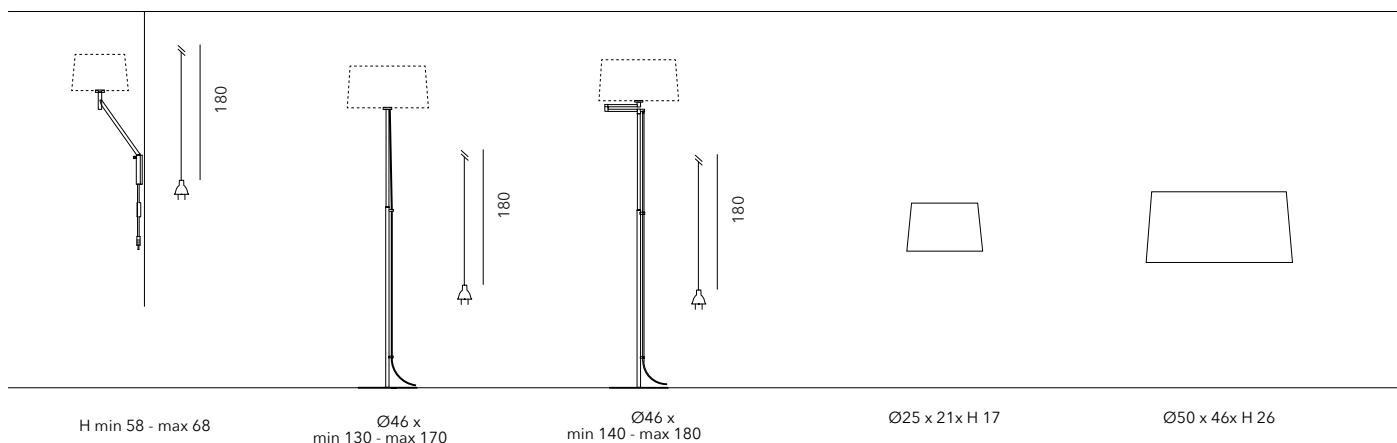

1003-92 FLOOR SHADE

Environment: Indoor - IP20

Materials: Tessuto / Fabric

1003-31

1003-10

1003-16

1003-91

1003-92