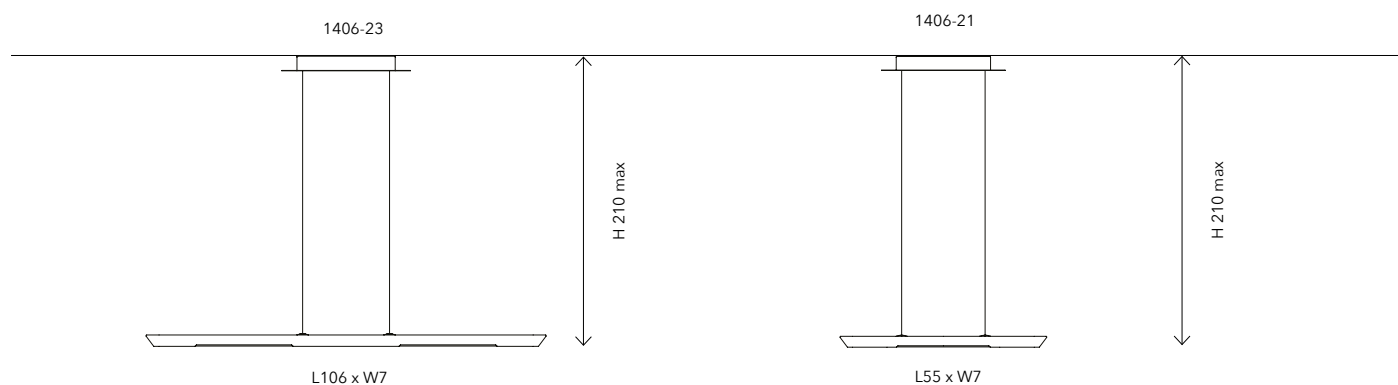

TECHNICAL SHEET

1406-23 LARGE

Mounting: Sospensione / Suspension

Environment: Indoor - IP20

Materials: Legno e Marmo / Wood and Marble

Voltage: 220-240V 50/60Hz

Source: LED 26W

Color Temperature: 3000K

Lumen: 1582lm

Lighting Control: Dimmable 0-10V

1406-21 SMALL

Mounting: Sospensione / Suspension

Environment: Indoor - IP20

Materials: Legno e Marmo / Wood and Marble

Voltage: 220-240V 50/60Hz

Source: LED 12,5W

Color Temperature: 3000K

Lumen: 755lm

Lighting Control: Dimmable 0-10V

Finiture / Finishes

Struttura / Structure

Rovere naturale
Natural oak

Marmo bianco Carrara
White Carrara marble

NOTE:

Verificare quota H max nel disegno illustrativo

Check max H dimension in the illustrative drawing

CODES

CODICI / CODES	MISURA / SIZE	STRUTTURA / STRUCTURE	DIFFUSORE / SHADE	DETTAGLI / DETAILS
1406-21-L200-D2NE	small suspension	rovere naturale / natural oak		dimnable 0-10V
1406-21-M100-D2NE	small suspension	marmo bianco di Carrara / white Carrara marble		dimnable 0-10V
1406-23-L200-D2NE	large suspension	rovere naturale / natural oak		dimnable 0-10V
1406-23-M100-D2NE	large suspension	marmo bianco di Carrara / white Carrara marble		dimnable 0-10V