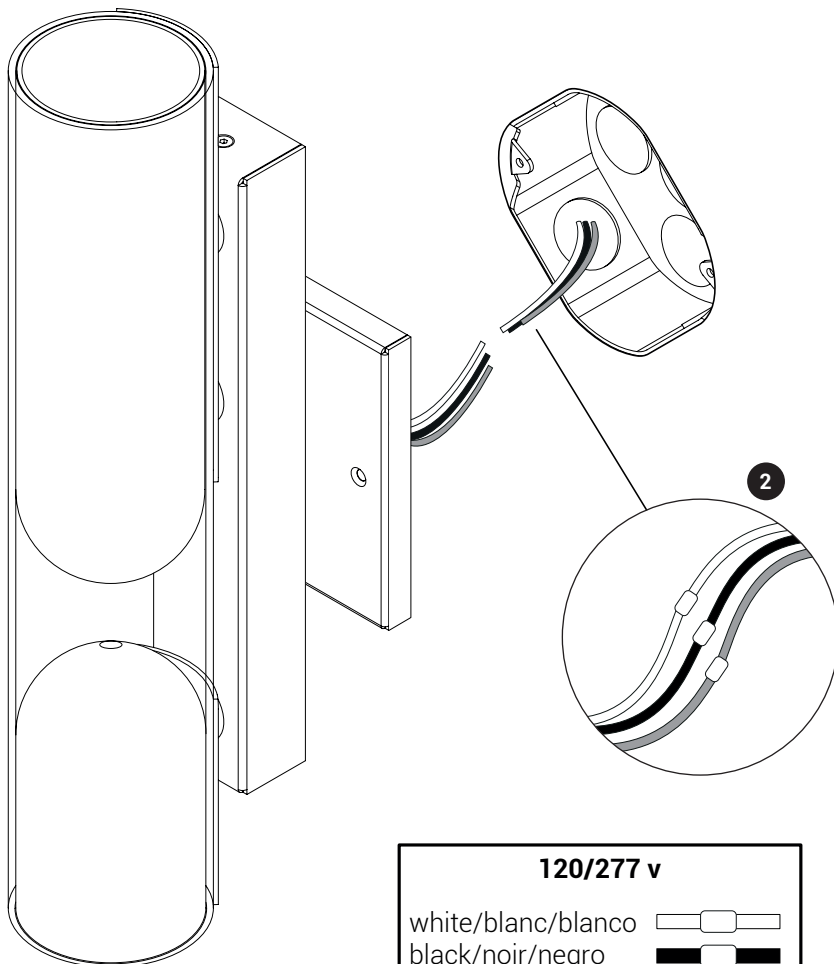

Clash

120/277 v

white/blanc/blanco	
black/noir/negro	
green/vert/verde	

Clash

Clash

WIRING INSPECTION

inspection de câblage électrique

For the electrical data refer to the product label data plate.