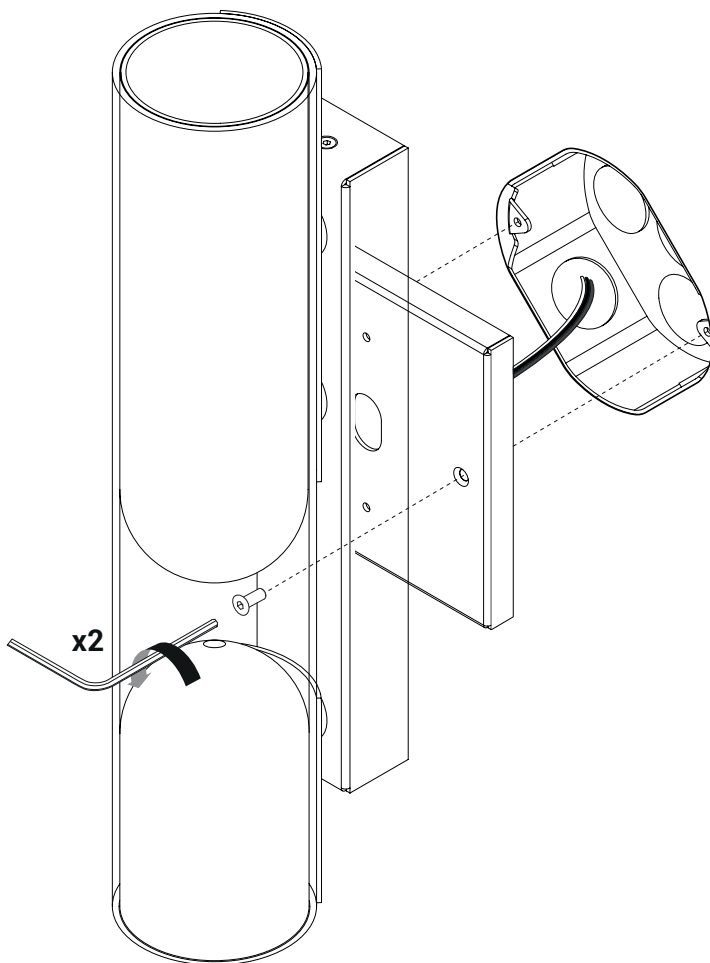

Clash

120/277 v

white/blanc/blanco	
black/noir/negro	
green/vert/verde	

Clash

Clash

WIRING INSPECTION

inspection de câblage électrique

For the electrical data refer to the product label data plate.