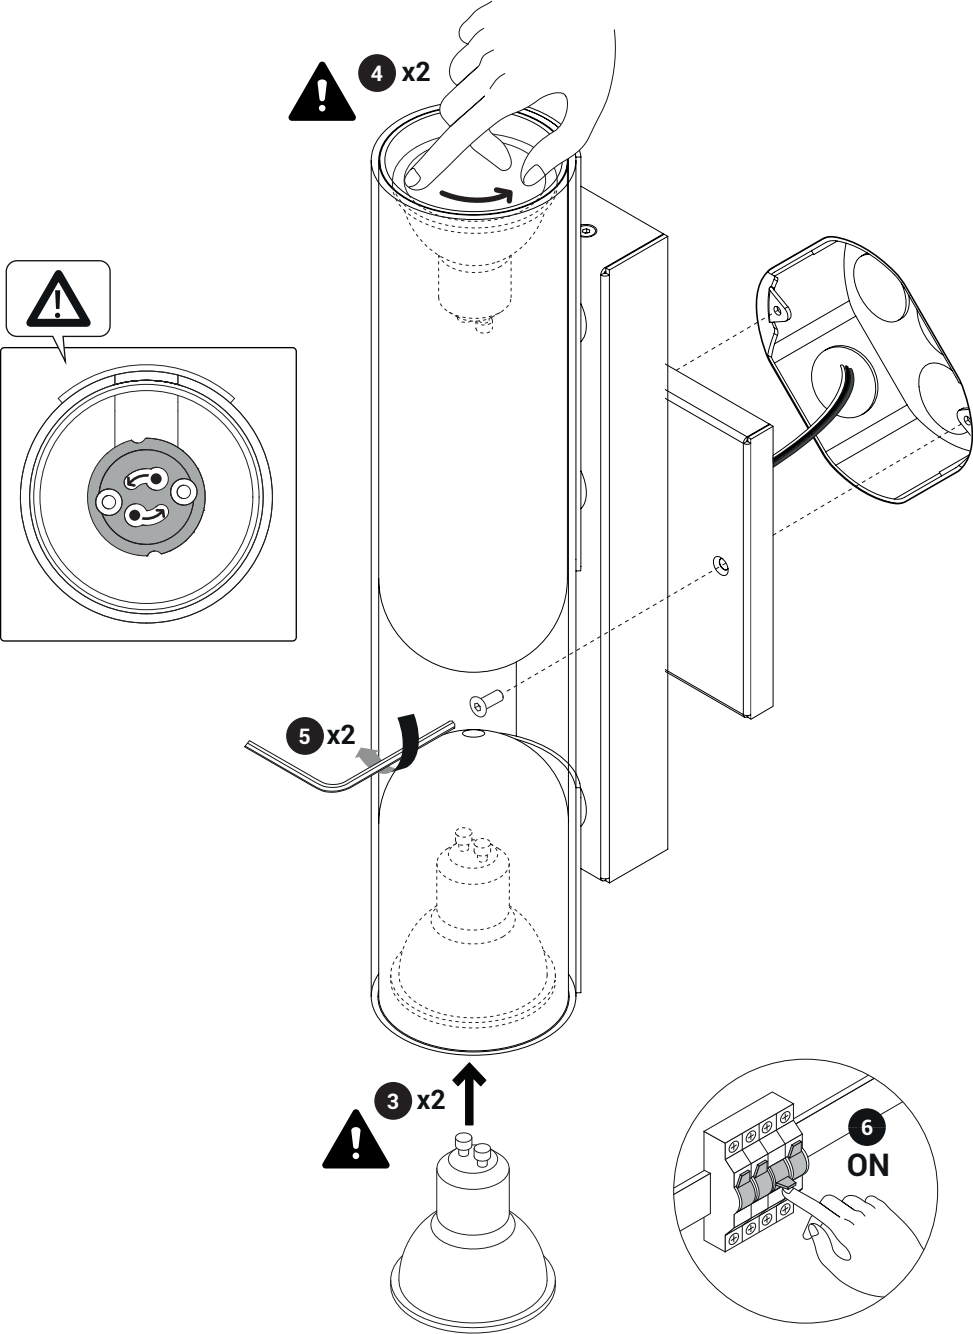

Clash

120/277 v

white/blanc/blanco	
black/noir/negro	
green/vert/verde	

Clash

Clash

WIRING INSPECTION

inspection de câblage électrique

For the electrical data refer to the product label data plate.